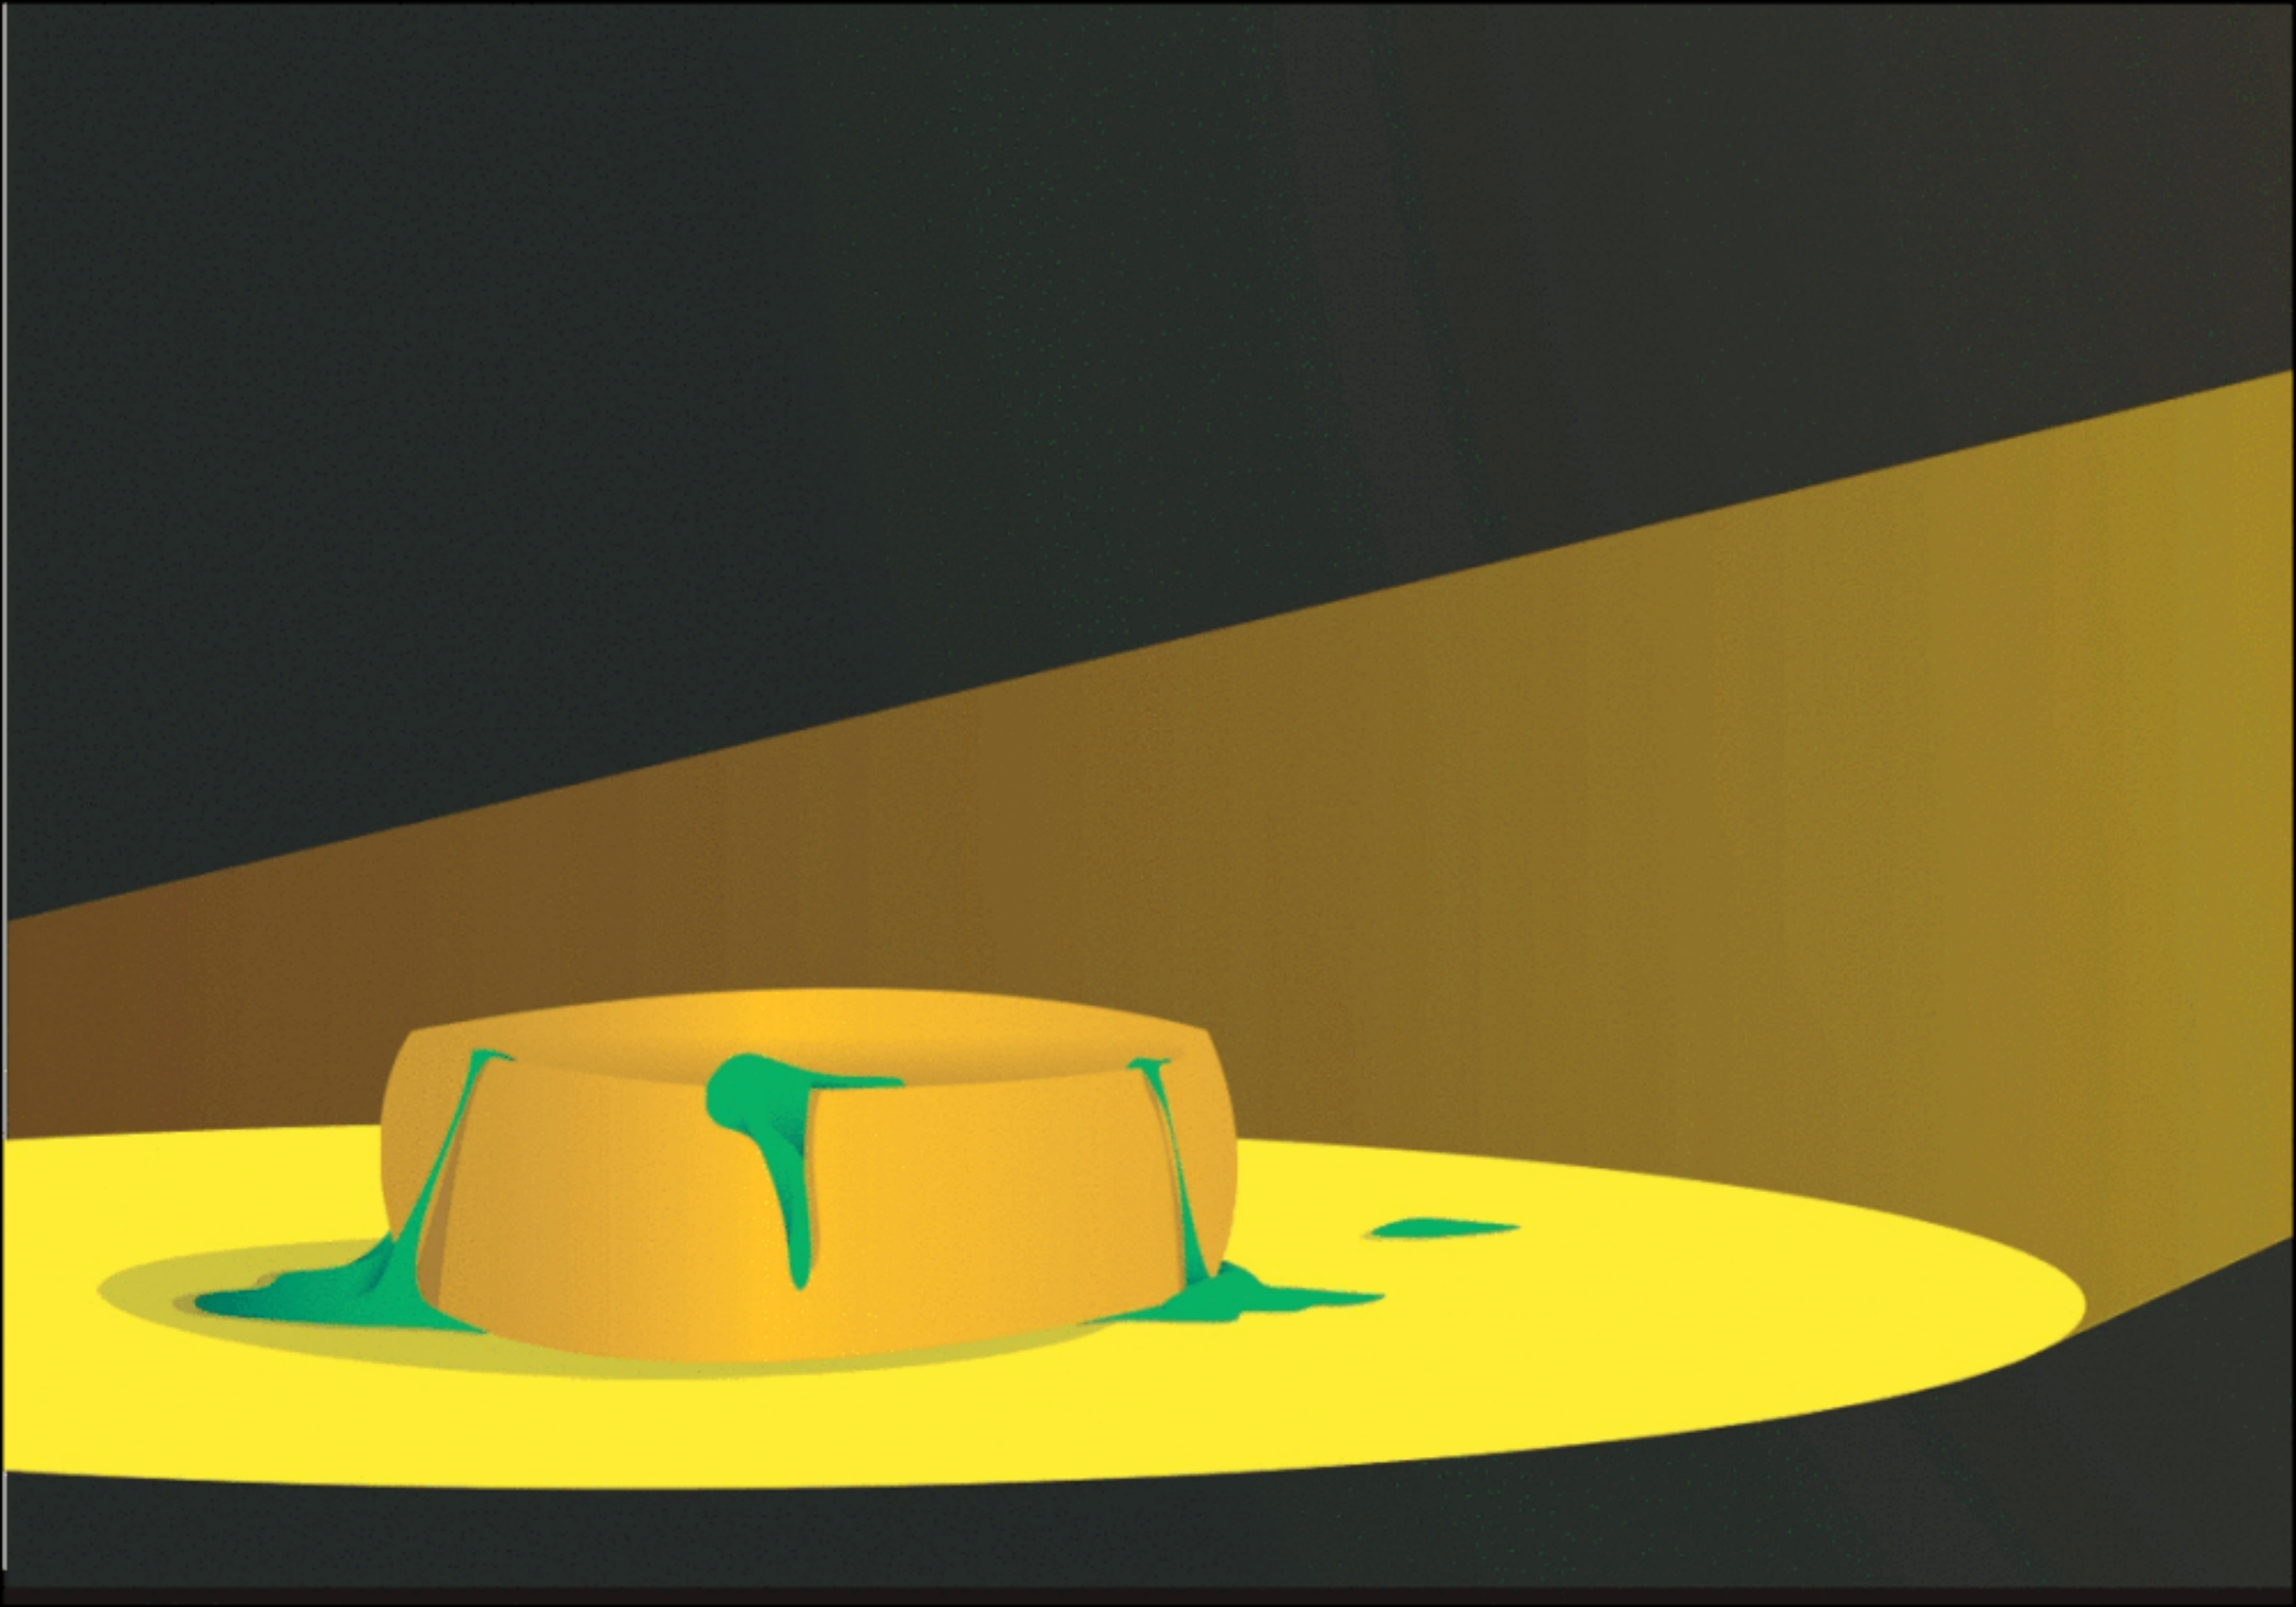

THE ALPHABET!

FROM OUTER SPACE

*A completee Illustrated alphabet book as told by 1950's sci-fi films.
Illustrated by Josh VandenAvond*

- A - The Abominable Snowman (1965)**
- B - The Blob (1965)**
- C - The Creature From The Black Lagoon (1965)**
- D - The Day The Earth Stood Still (1965)**
- E - Earth Vs. The Flying Saucers (1965)**
- F - Attack Of The Fifty Foot Woman (1965)**
- G - Godzilla (1965)**
- H - The Hideous Sun Demon (1965)**
- I - I Married A Monster From Outer Space (1965)**
- J - Journey To The Center Of The Earth (1965)**
- K - King Kong (1965)**
- L - 20000 Leagues Under The Sea (1965)**
- M - The Deadly Mantis (1965)**

- N - The Neanderthal Man (1965)**
- O - On The Beach (1965)**
- P - Attack Of The Puppet People (1965)**
- Q - The Quartermass Experiment (1965)**
- R - Red Planet Mars (1965)**
- S - Dr. Strangelove (1965)**
- T - Tarantula (1965)**
- U - Unknown World (1965)**
- V - Voodoo Island (1965)**
- W - The Wasp Woman (1965)**
- X - X The Unknown (1965)**
- Y - (1965)**
- Z - Zombies Of The Stratosphere (1965)**

STOOD STILL

EARTH

**THE
FLYING
SAUCERS**

Attack of the

*Fifty ft.
woman*

Married
a monster from outer space

**THE
HIDEOUS
SUN DEMON**

GOODZILLA

**ON
THE
BEACH**

**ATTACK OF THE
PUPPET
PEOPLE**

A stylized graphic of Mars. The top half is a dark grey space with small white dots representing stars. Three yellow dashed lines curve from the left side towards the center. The bottom half is a red, wavy horizon line. The text 'RED PLANET MARS' is written in bold, yellow, sans-serif capital letters on the right side.